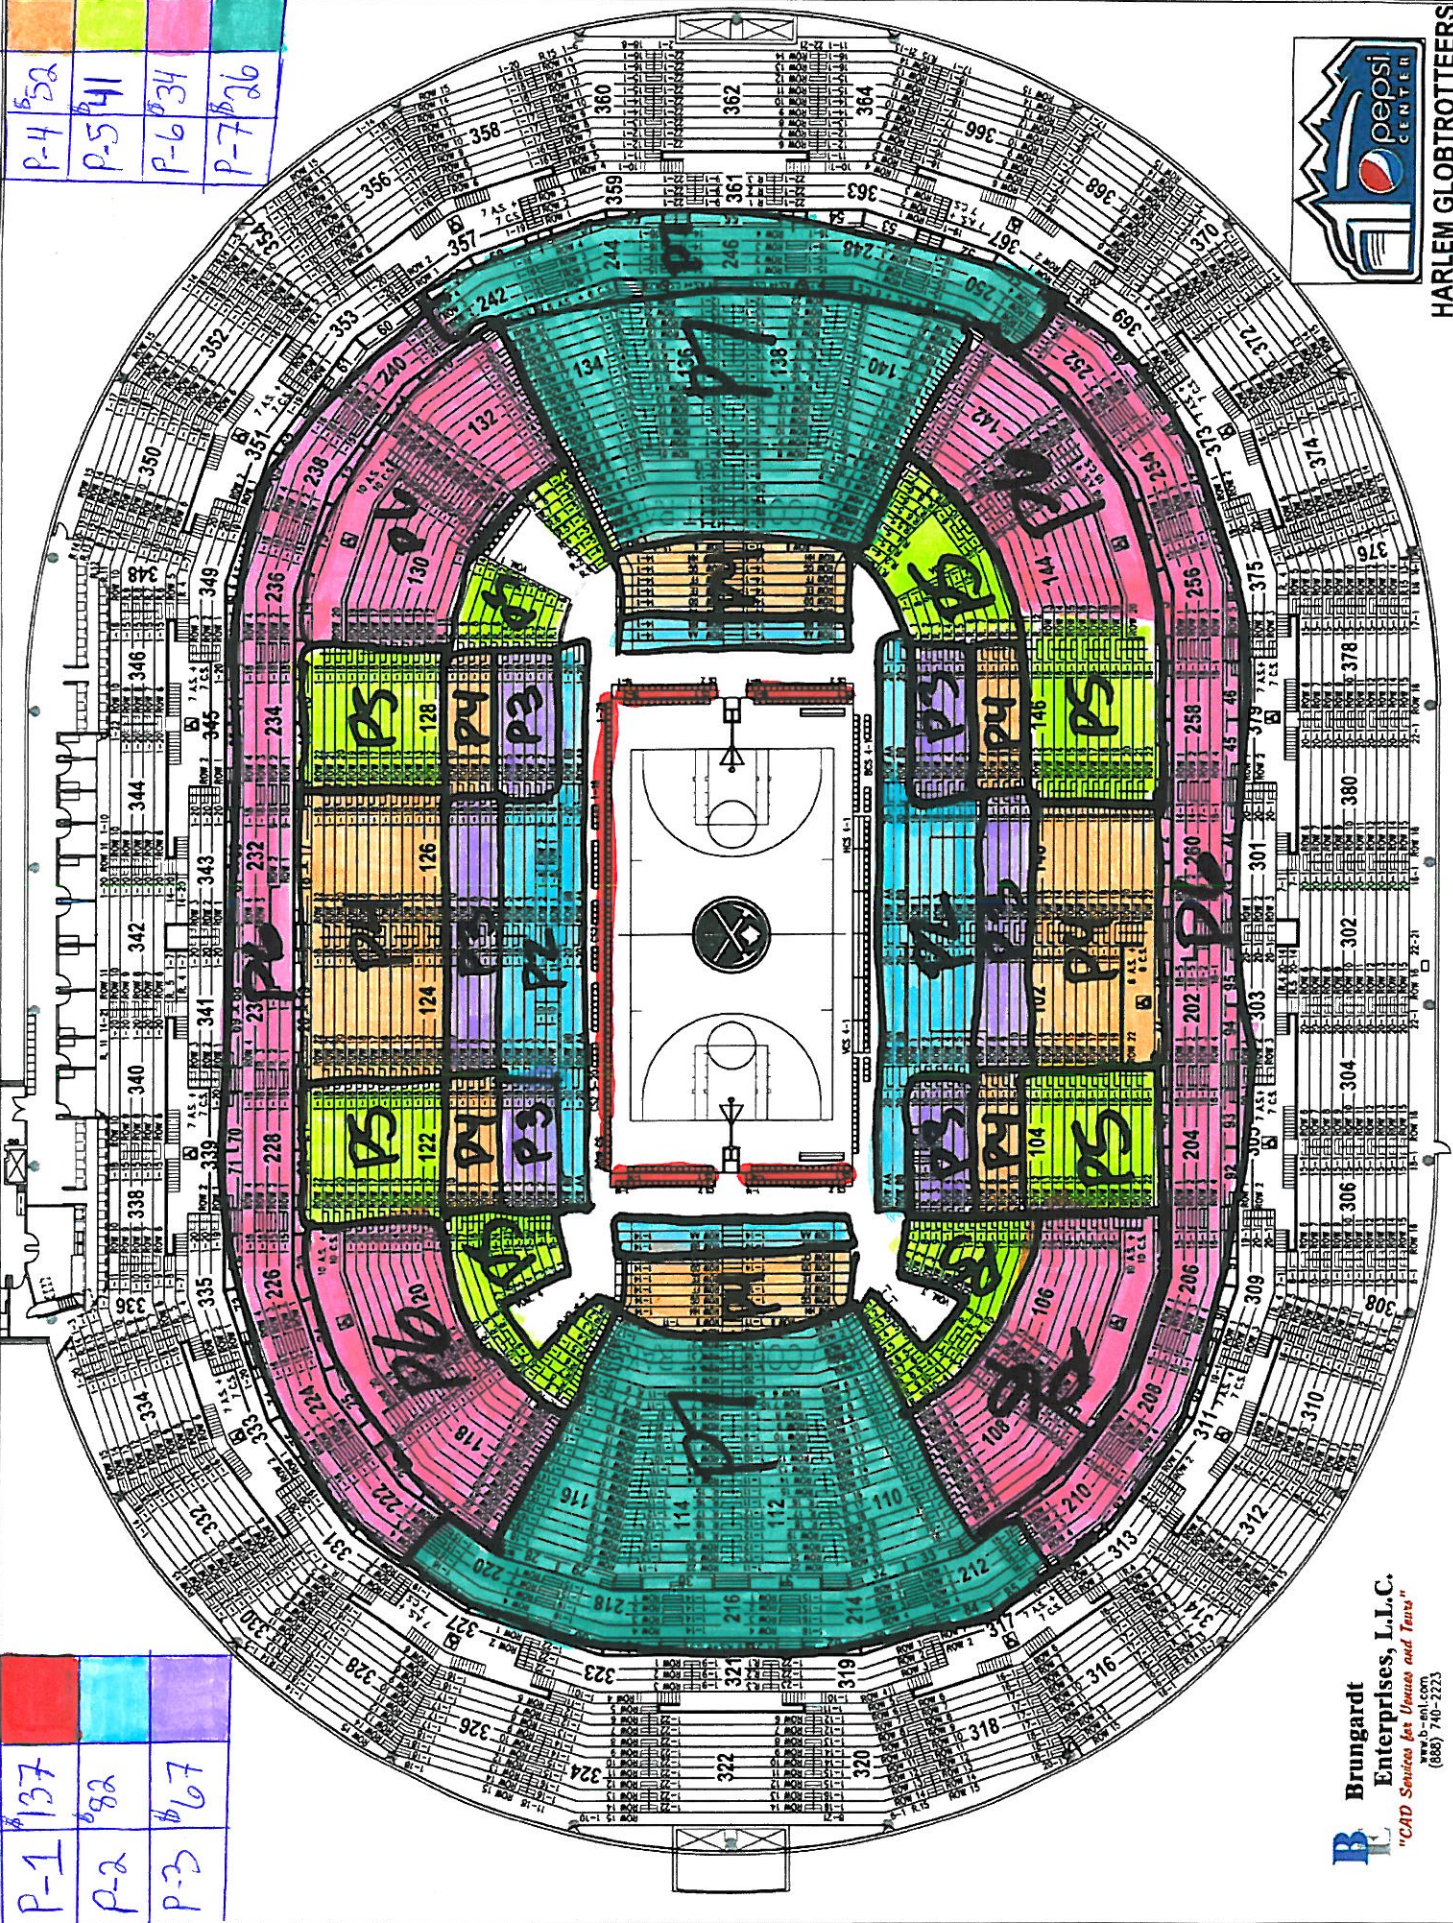

P-4	52
P-5	41
P-6	34
P-7	26

P-1	137
P-2	82
P-3	67

HARLEM GLOBETROTTERS
 EVENT DATE: 00-00-00
 REV. DATE: 10-8-09

B Brungardt
 Enterprises, L.L.C.
 "CAD Services for Unusual and Tough"
 www.b-enl.com
 (888) 740-2223